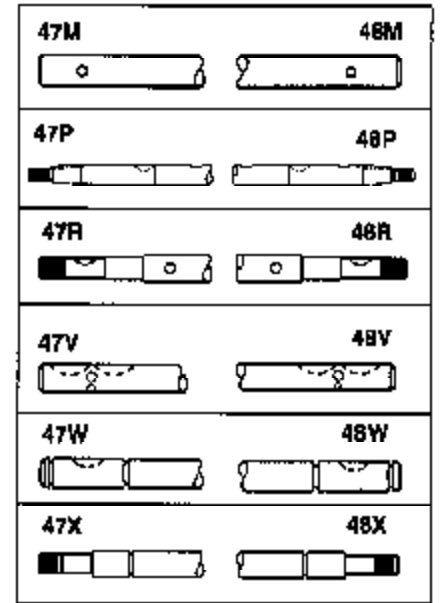

# JOIST

SICHER IST DAS:  
DAS ORIGINAL

Ref #	Part Number	Qty	Description
13	778067		Gear, Bevel (16 teeth)
14	778068		Gear, Pinion (16 teeth)
17	786040		Pin, Drive
26	788038		Ring, Retaining
31	780001		Washer (3/4" ID x 1-1/2" OD x 1/16" t hick)
31A	780096		Washer, Thrust
47C	774178		Axle (8-3/4" long)
48C	774178		Axle (8-3/4" long)
82	786043		Sprocket. No Teeth 54. O.D. 8.823
82	786051		Sprocket. No Teeth 60. O.D. 9.841
82	786070		Sprocket. No Teeth 48. O.D. 7.920
82	786041A		Sprocket. No Teeth 45. O.D. 7.389
82	786042	100-127	Sprocket. No Teeth 40. O.D. 6.650
90	788067B	Peerless	Grease (32 oz. bottle Bentonite greas e)
101	774073		Differential Carrier Hsg (Incl. 137)
102	774073		Differential Carrier Hsg (Incl. 139)
103	792044		Screw, 5/16-18 x 4"
104A	792061		Washer, Flat, 5/16"
104	792042		Nut, Lock, 5/16-18 (Use as required)
137	780077		Bushing (3/4" ID x 1-1/16" OD x 2-1/1 6" long)
139	780077		Bushing (3/4 ID x 1-1/16" OD x 2-1/16 " long)