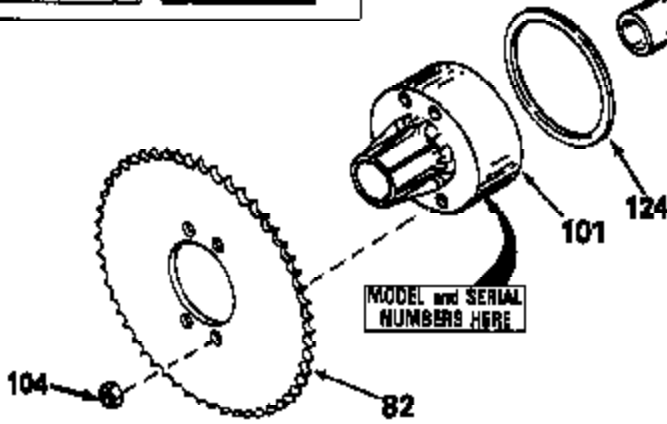

# JOIST

SICHER IST DAS:  
DAS ORIGINAL

Ref #	Part Number	Qty	Description
13	778067		Gear, Bevel (16 teeth)
14	778068		Gear, Pinion (16 teeth)
17	786040		Pin, Drive
26	788038		Ring, Retaining
31	780001		Washer (3/4" ID x 1-1/2" OD x 1/16" t hick)
31A	780096		Washer, Thrust
47C	774178		Axle (8-3/4" long)
48C	774178		Axle (8-3/4" long)
82	786043		Sprocket. No Teeth 54. O.D. 8.823
82	786051		Sprocket. No Teeth 60. O.D. 9.841
82	786070		Sprocket. No Teeth 48. O.D. 7.920
82	786041A		Sprocket. No Teeth 45. O.D. 7.389
82	786042	100-127	Sprocket. No Teeth 40. O.D. 6.650
90	788067B	Peerless	Grease (32 oz. bottle Bentonite greas e)
101	774073		Differential Carrier Hsg (Incl. 137)
102	774073		Differential Carrier Hsg (Incl. 139)
103	792044		Screw, 5/16-18 x 4"
104A	792061		Washer, Flat, 5/16"
104	792042		Nut, Lock, 5/16-18 (Use as required)
137	780077		Bushing (3/4" ID x 1-1/16" OD x 2-1/1 6" long)
139	780077		Bushing (3/4 ID x 1-1/16" OD x 2-1/16 " long)