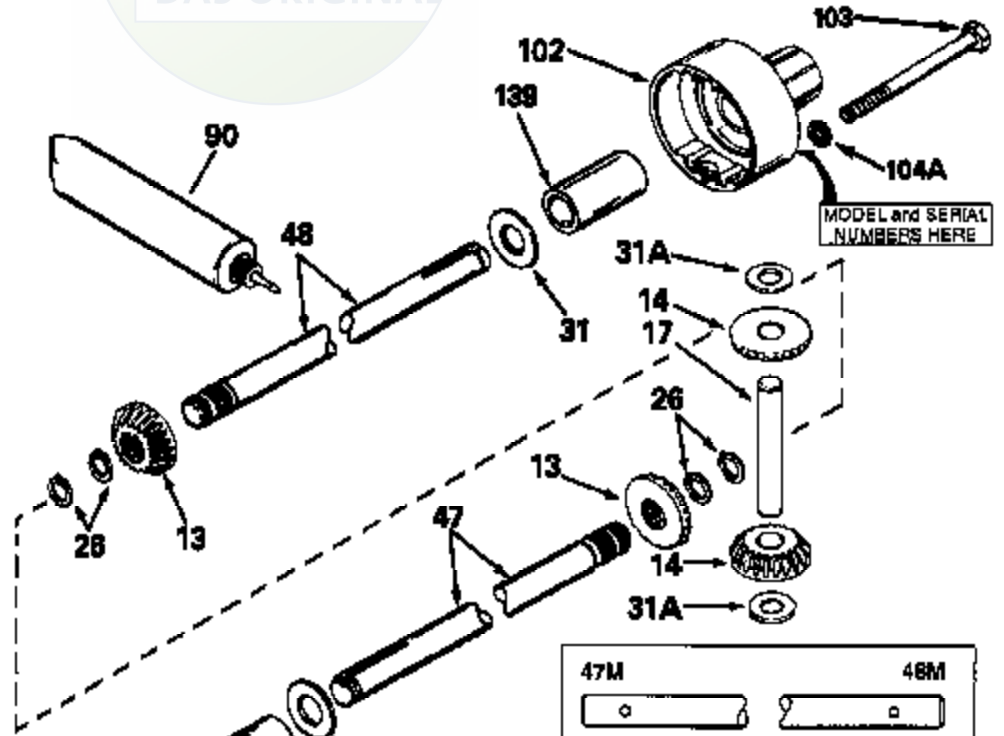

# JOIST

SICHER IST DAS:  
DAS ORIGINAL

Ref #	Part Number	Qty	Description
13	778067		Gear, Bevel (16 teeth)
14	778068		Gear, Pinion (16 teeth)
17	786040		Pin, Drive
26	788038		Ring, Retaining
31	780001		Washer (3/4" ID x 1-1/2" OD x 1/16" t hick)
31A	780096		Washer, Thrust
47C	774178		Axle (8-3/4" long)
48C	774178		Axle (8-3/4" long)
82	786043		Sprocket. No Teeth 54. O.D. 8.823
82	786051		Sprocket. No Teeth 60. O.D. 9.841
82	786070		Sprocket. No Teeth 48. O.D. 7.920
82	786041A		Sprocket. No Teeth 45. O.D. 7.389
82	786042	100-127	Sprocket. No Teeth 40. O.D. 6.650
90	788067B	Peerless	Grease (32 oz. bottle Bentonite greas e)
101	774073		Differential Carrier Hsg (Incl. 137)
102	774073		Differential Carrier Hsg (Incl. 139)
103	792044		Screw, 5/16-18 x 4"
104A	792061		Washer, Flat, 5/16"
104	792042		Nut, Lock, 5/16-18 (Use as required)
137	780077		Bushing (3/4" ID x 1-1/16" OD x 2-1/1 6" long)
139	780077		Bushing (3/4 ID x 1-1/16" OD x 2-1/16 " long)