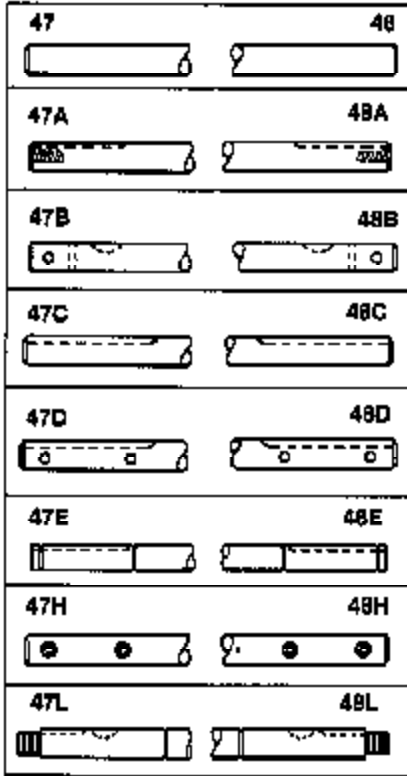

# JOIST

SICHER IST DAS:  
DAS ORIGINAL

Ref #	Part Number	Qty	Description
13	778067		Gear, Bevel (16 teeth)
14	778068		Gear, Pinion (16 teeth)
17	786040		Pin, Drive
26	788038		Ring, Retaining
31	780001		Washer (3/4" ID x 1-1/2" OD x 1/16" t hick)
31A	780096		Washer, Thrust
47C	774178		Axle (8-3/4" long)
48C	774178		Axle (8-3/4" long)
82	786043		Sprocket. No Teeth 54. O.D. 8.823
82	786051		Sprocket. No Teeth 60. O.D. 9.841
82	786070		Sprocket. No Teeth 48. O.D. 7.920
82	786041A		Sprocket. No Teeth 45. O.D. 7.389
82	786042	100-127	Sprocket. No Teeth 40. O.D. 6.650
90	788067B	Peerless	Grease (32 oz. bottle Bentonite greas e)
101	774073		Differential Carrier Hsg (Incl. 137)
102	774073		Differential Carrier Hsg (Incl. 139)
103	792044		Screw, 5/16-18 x 4"
104A	792061		Washer, Flat, 5/16"
104	792042		Nut, Lock, 5/16-18 (Use as required)
137	780077		Bushing (3/4" ID x 1-1/16" OD x 2-1/1 6" long)
139	780077		Bushing (3/4 ID x 1-1/16" OD x 2-1/16 " long)